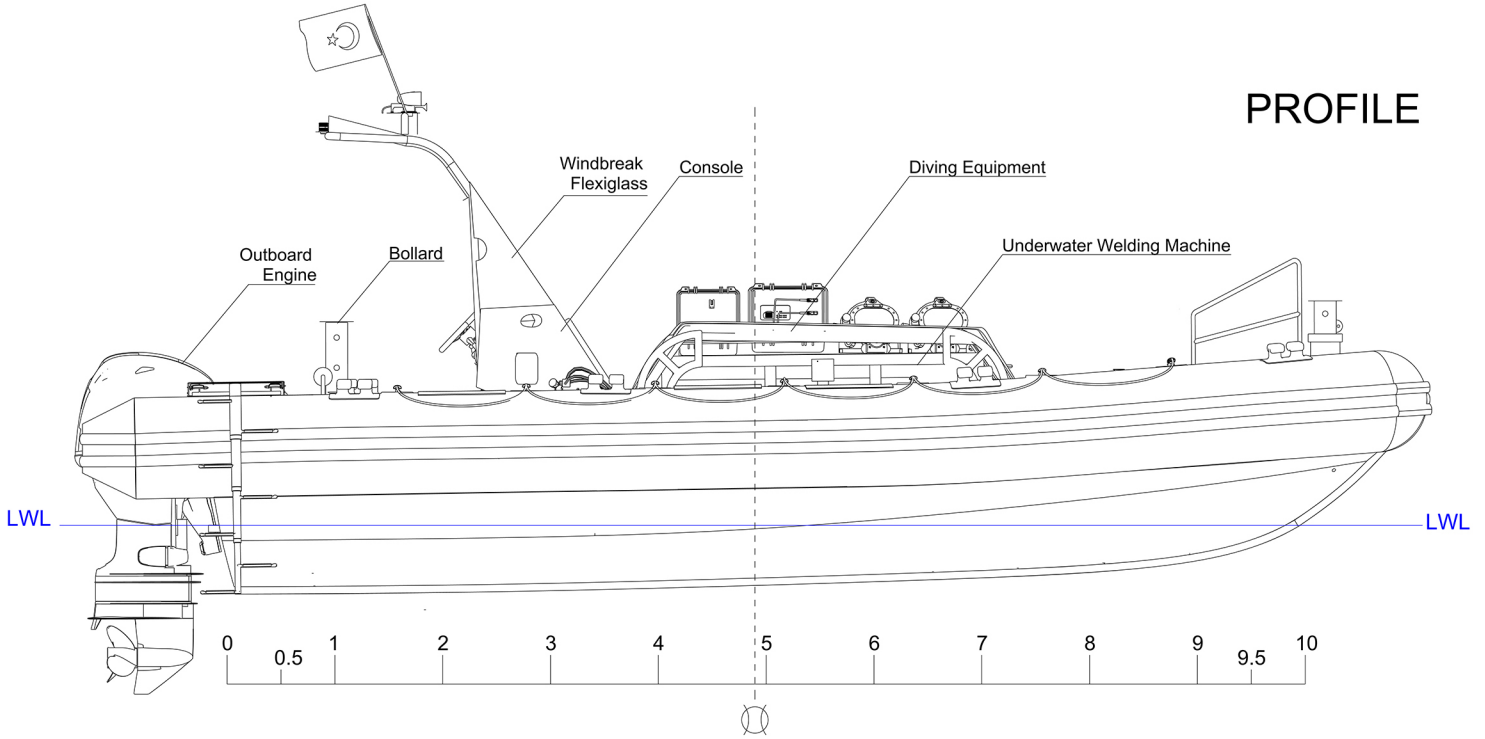

Length Overall :	7.3 m
Beam :	2.7 m
Draft :	0.4 m
Material :	HDPE
Pax and Crew :	2+1
Propulsion :	Outboard
Engine :	2x 100 hp
Maximum Speed:	32 knot
Cruising Speed :	20 knot
Delivery Upon Order :	9 week

IZ 700 CDB

Commercial Diving Boat

COMMERCIAL
DIVING
BOAT

PROFILE

Top